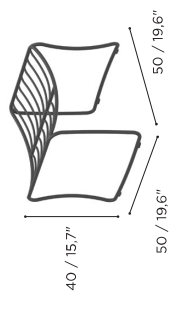

COATED STAINLESS STEEL					
WR	PB	OL	S	BR	A
FOL F WR	FOL F PB	FOL F OL	FOL F S	FOL F BR	FOL F A
CUSHIONS					
PIL FOL FC...					
CAT. A	.....				
CAT. B	.....				
CAT. C	.....