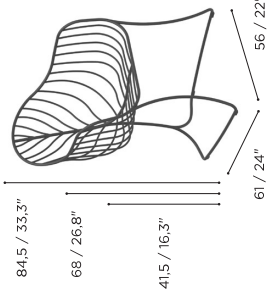

FOLIA SPECIFICATIONS

DINING CHAIR	
REF:	FOL 55
WEIGHT:	6,6 kg / 14,5 Lbs

COATED STAINLESS STEEL					
WR	PB	OL	S	BR	A
FOL 55 WR	FOL 55 PB	FOL 55 OL	FOL 55 S	FOL 55 BR	FOL 55 A
CUSHIONS					
PIL FOL 55 SED... (SEAT)					
CAT. A				
CAT. B				
CAT. C				
CAT. A				
CAT. B				
CAT. C				

LOW CHAIR	
REF:	FOL 77
WEIGHT:	8,5 kg / 18,7 Lbs

COATED STAINLESS STEEL					
WR	PB	OL	S	BR	A
FOL 77 WR	FOL 77 PB	FOL 77 OL	FOL 77 S	FOL 77 BR	FOL 77 A
CUSHIONS					
PIL FOL 77 SED... (SEAT)					
CAT. A				
CAT. B				
CAT. C				
CAT. A				
CAT. B				
CAT. C				

ROCKING CHAIR	
REF:	FOL R...
WEIGHT:	13,4 kg / 28,5 Lbs

COATED STAINLESS STEEL					
WR	PB	OL	S	BR	A
FOL R WR	FOL R PB	FOL R OL	FOL R S	FOL R BR	FOL R A
CUSHIONS					
PIL FOL RC...					
CAT. A				
CAT. B				
CAT. C				