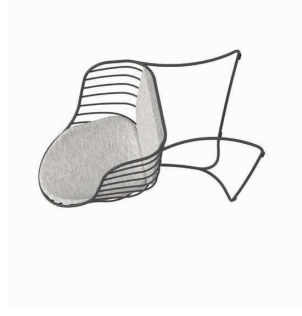

FOLIA SPECIFICATIONS

DINING CHAIR	
REF:	FOL 55
WEIGHT:	6,6 kg / 14,5 Lbs

COATED STAINLESS STEEL					
WR	PB	OL	S	BR	A
FOL 55 WR	FOL 55 PB	FOL 55 OL	FOL 55 S	FOL 55 BR	FOL 55 A
CUSHIONS					
PIL FOL 55 SED... (SEAT)					
CAT. A				
CAT. B				
CAT. C				
CAT. A				
CAT. B				
CAT. C				

LOW CHAIR	
REF:	FOL 77
WEIGHT:	8,5 kg / 18,7 Lbs

COATED STAINLESS STEEL					
WR	PB	OL	S	BR	A
FOL 77 WR	FOL 77 PB	FOL 77 OL	FOL 77 S	FOL 77 BR	FOL 77 A
CUSHIONS					
PIL FOL 77 SED... (SEAT)					
CAT. A				
CAT. B				
CAT. C				
CAT. A				
CAT. B				
CAT. C				