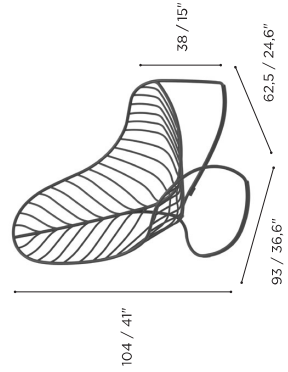

COATED STAINLESS STEEL					
WR	PB	OL	S	BR	A
FOL 77 WR	FOL 77 PB	FOL 77 OL	FOL 77 S	FOL 77 BR	FOL 77 A
CUSHIONS					
PIL FOL 77 SED... (SEAT)					
CAT. A	.....				
CAT. B	.....				
CAT. C	.....				
CAT. A	.....				
CAT. B	.....				
CAT. C	.....				

ROCKING CHAIR	
REF:	FOL R...
WEIGHT:	13,4 kg / 28,5 Lbs

COATED STAINLESS STEEL					
WR	PB	OL	S	BR	A
FOL R WR	FOL R PB	FOL R OL	FOL R S	FOL R BR	FOL R A
CUSHIONS					
PIL FOL RC...					
CAT. A	.....				
CAT. B	.....				
CAT. C	.....				

FOOTREST	
REF:	FOL F...
WEIGHT:	5 kg / 11,02 Lbs