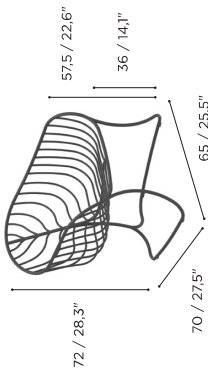

FOLIA SPECIFICATIONS

DINING CHAIR	
REF:	FOL 55
WEIGHT:	6,6 kg / 14,5 Lbs

COATED STAINLESS STEEL					
WR	PB	OL	S	BR	A
FOL 55 WR	FOL 55 PB	FOL 55 OL	FOL 55 S	FOL 55 BR	FOL 55 A
CUSHIONS					
PIL FOL 55 SED... (SEAT)					
CAT. A				
CAT. B				
CAT. C				
CAT. A				
CAT. B				
CAT. C				

LOW CHAIR	
REF:	FOL 77
WEIGHT:	8,5 kg / 18,7 Lbs

COATED STAINLESS STEEL					
WR	PB	OL	S	BR	A
FOL 77 WR	FOL 77 PB	FOL 77 OL	FOL 77 S	FOL 77 BR	FOL 77 A
CUSHIONS					
PIL FOL 77 SED... (SEAT)					
CAT. A				
CAT. B				
CAT. C				
CAT. A				
CAT. B				
CAT. C				

ROCKING CHAIR	
REF:	FOL R...
WEIGHT:	13,4 kg / 28,5 Lbs

COATED STAINLESS STEEL					
WR	PB	OL	S	BR	A
FOL R WR	FOL R PB	FOL R OL	FOL R S	FOL R BR	FOL R A
CUSHIONS					
PIL FOL RC...					
CAT. A				
CAT. B				
CAT. C				

FOOTREST	
REF:	FOL F...
WEIGHT:	5 kg / 11,02 Lbs

COATED STAINLESS STEEL					
WR	PB	OL	S	BR	A
FOL F WR	FOL F PB	FOL F OL	FOL F S	FOL F BR	FOL F A
CUSHIONS					
PIL FOL FC...					
CAT. A				
CAT. B				
CAT. C				