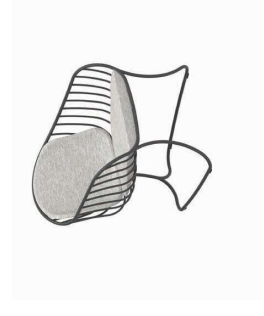

FOLIA SPECIFICATIONS

DINING CHAIR	
REF:	FOL 55
WEIGHT:	6,6 kg / 14,5 Lbs

COATED STAINLESS STEEL					
WR	PB	OL	S	BR	A
FOL 55 WR	FOL 55 PB	FOL 55 OL	FOL 55 S	FOL 55 BR	FOL 55 A
CUSHIONS					
PIL FOL 55 SED... (SEAT)					
CAT. A				
CAT. B				
CAT. C				
CAT. A				
CAT. B				
CAT. C				

LOW CHAIR	
REF:	FOL 77
WEIGHT:	8,5 kg / 18,7 Lbs

COATED STAINLESS STEEL					
WR	PB	OL	S	BR	A
FOL 77 WR	FOL 77 PB	FOL 77 OL	FOL 77 S	FOL 77 BR	FOL 77 A
CUSHIONS					
PIL FOL 77 SED... (SEAT)					
CAT. A				
CAT. B				
CAT. C				
CAT. A				
CAT. B				
CAT. C				