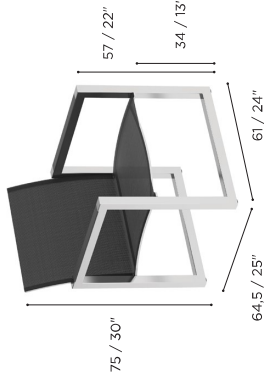

# NINIX SPECIFICATIONS

# STANDARD / ON REQUEST

<b>DINING CHAIR</b>
REF: NNX 55T...
WEIGHT: 10 kg / 22 Lbs
INFO: OPTIONAL TEAK ARMRESTS BRONZE FRAME INCLUDES OILED TEAK ARMRESTS

	BRUSHED STAINLESS STEEL	ELECTROPOLISHED STAINLESS STEEL	COATED STAINLESS STEEL				
	SS	EP	W	PB	S	BR	A
WU	NNX 55 TWU	NNX 55 TEPWU	NNX 55 TWWU				
CAU	NNX 55 TCAU	NNX 55 TEPCAU					
PG				NNX 55 TPBPG	NNX 55 TSPG		
ZU	NNX 55 TZU	NNX 55 TEPZU					NNX 55 TAZU
GRP						NNX 55 TBRGRP	
NNX 55T ARWSET (TEAK ARMRESTS)							
CUSHIONS							
PIL NNX55T ... (SEAT + BACK)							
CAT. A							
CAT. B							
CAT. C							

<b>LOW CHAIR</b>
REF: NNX 77T...
WEIGHT: 12 kg / 26,4 Lbs
INFO: OPTIONAL TEAK ARMRESTS BRONZE FRAME INCLUDES OILED TEAK ARMRESTS

	BRUSHED STAINLESS STEEL	ELECTROPOLISHED STAINLESS STEEL	COATED STAINLESS STEEL				
	SS	EP	W	PB	S	BR	A
WU	NNX 77 TWU	NNX 77 TEPWU	NNX 77 TWWU				
CAU	NNX 77 TCAU	NNX 77 TEPCAU					
PG				NNX 77 TPBPG	NNX 77 TSPG		
ZU	NNX 77 TZU	NNX 77 TEPZU					NNX 77 TAZU
GRP						NNX 77 TBRGRP	
NNX 77T ARWSET (TEAK ARMRESTS)							
CUSHIONS							
PIL NNX77T ... (SEAT + BACK)							
CAT. A							
CAT. B							
CAT. C							