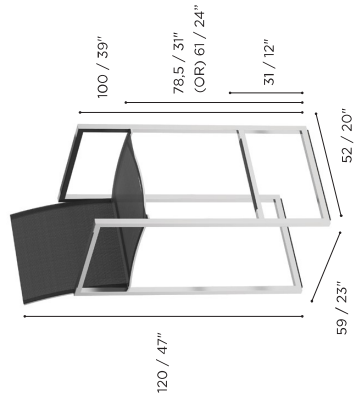

NINIX SPECIFICATIONS

STANDARD / ON REQUEST

BAR CHAIR
REF: NNX 43T...
WEIGHT: 11.8 kg / 26 Lbs
INFO: OPTIONAL TEAK ARMRESTS BRONZE FRAME INCLUDES OILED TEAK ARMRESTS LOWERED FRAME ON REQUEST

	BRUSHED STAINLESS STEEL	ELECTROPOLISHED STAINLESS STEEL	COATED STAINLESS STEEL				
	SS	EP	W	PB	S	BR	A
WU	NNX 43 TWU	NNX 43 TEPWU	NNX 43 TWWU				
CAU	NNX 43 TCAU	NNX 43 TEPCAU					
PG				NNX 43 TPBPG	NNX 43 TSPG		
ZU	NNX 43 TZU	NNX 43 TEPZU					NNX 43 TAZU
GRP						NNX 43 TBRGRP	
NNX 43T ARWSET (TEAK ARMRESTS)							
CUSHIONS							
PIL NNX55T ... (SEAT + BACK)							
CAT. A							
CAT. B							
CAT. C							
LOWERED FRAME (SURCHARGE)							

LOUNGER
REF: NNX 195T...
WEIGHT: 25 kg / 55.1 Lbs
INFO: HEADCUSHION INCLUDED OPTIONAL TEAK ARMRESTS BRONZE FRAME INCLUDES OILED TEAK ARMRESTS PNEUMATIC RECLINER WHEELS