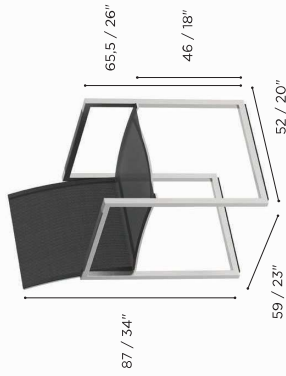

NINIX SPECIFICATIONS

STANDARD / ON REQUEST

DINING CHAIR
REF: NNX 55T...
WEIGHT: 10 kg / 22 Lbs
INFO: OPTIONAL TEAK ARMRESTS BRONZE FRAME INCLUDES OILED TEAK ARMRESTS

	BRUSHED STAINLESS STEEL	ELECTROPOLISHED STAINLESS STEEL	COATED STAINLESS STEEL				
	SS	EP	W	PB	S	BR	A
WU	NNX 55 TWU	NNX 55 TEPWU	NNX 55 TWWU				
CAU	NNX 55 TCAU	NNX 55 TEPCAU					
PG				NNX 55 TPBPG	NNX 55 TSPG		
ZU	NNX 55 TZU	NNX 55 TEPZU					NNX 55 TAZU
GRP						NNX 55 TBRGRP	
NNX 55T ARWSET (TEAK ARMRESTS)							
CUSHIONS							
PIL NNX55T ... (SEAT + BACK)							
CAT. A							
CAT. B							
CAT. C							

LOW CHAIR
REF: NNX 77T...
WEIGHT: 12 kg / 26,4 Lbs
INFO: OPTIONAL TEAK ARMRESTS BRONZE FRAME INCLUDES OILED TEAK ARMRESTS