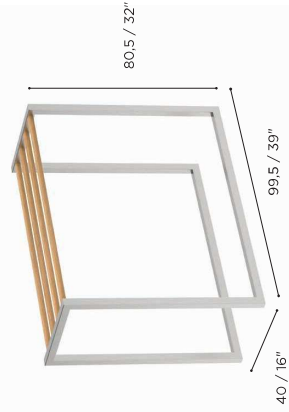

BRUSHED STAINLESS STEEL	ELECTROPOLISHED STAINLESS STEEL	COATED STAINLESS STEEL				
WU	NNX TR	NNX TR EP	W	PB	S	BR	A
CAU			NNX TR W	NNX TR PB	NNX TR S	NNX TR BR	NNX TR A
ZU							
GRP