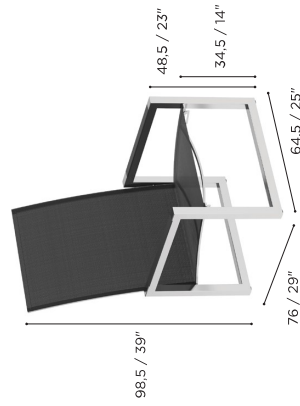

BRUSHED STAINLESS STEEL	ELECTROPOLISHED STAINLESS STEEL	COATED STAINLESS STEEL				
WU	NNX 60 TWU	NNX 60 TEPWU	W	PB	S	BR	A
CAU	NNX 60 TCAU	NNX 60 TEPCAU					
PG			NNX 60 TPBPG	NNX 60 TSPG			
ZU	NNX 60 TZU	NNX 60 TEPZU				NNX 60 TBRGRP	NNX 60 TAZU
GRP							
NNX 60T ARWSET (TEAK ARMRESTS)							
CUSHIONS							
PIL NNX60T ... (SEAT + BACK)							
CAT. A							
CAT. B							
CAT. C							

TOWEL RACK
REF: NNX TR...
WEIGHT: 9 kg / 20 Lbs