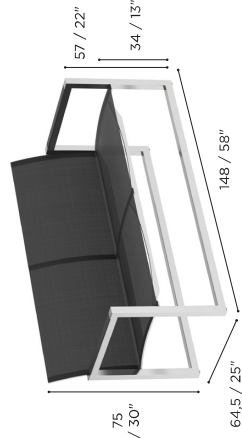

<b>LOW CHAIR</b>
REF: NNX 77T...
WEIGHT: 12 kg / 26,4 Lbs
INFO: OPTIONAL TEAK ARMRESTS BRONZE FRAME INCLUDES OILED TEAK ARMRESTS

	BRUSHED STAINLESS STEEL	ELECTROPOLISHED STAINLESS STEEL	COATED STAINLESS STEEL				
	SS	EP	W	PB	S	BR	A
WU	NNX 77 TWU	NNX 77 TEPWU	NNX 77 TWWU				
CAU	NNX 77 TCAU	NNX 77 TEPCAU					
PG				NNX 77 TPBPG	NNX 77 TSPG		
ZU	NNX 77 TZU	NNX 77 TEPZU					NNX 77 TAZU
GRP						NNX 77 TBRGRP	
NNX 77T ARWSET (TEAK ARMRESTS)							
CUSHIONS							
PIL NNX77T ... (SEAT + BACK)							
CAT. A							
CAT. B							
CAT. C							

<b>FOOTREST</b>
REF: NNX FT...
WEIGHT: 9 kg / 19,8 Lbs

	BRUSHED STAINLESS STEEL	ELECTROPOLISHED STAINLESS STEEL	COATED STAINLESS STEEL				
	SS	EP	W	PB	S	BR	A
WU	NNX F TWU	NNX F TEPWU	NNX F TWWU				
CAU	NNX F TCAU	NNX F TEPCAU					
PG				NNX F TPBPG	NNX F TSPG		
ZU	NNX F TZU	NNX F TEPZU					NNX F TAZU
GRP						NNX F TBRGRP	

# NINIX SPECIFICATIONS

<b>LOW BENCH</b>
REF: NNX 154T...
WEIGHT: 27 kg / 59.52 Lbs
INFO: OPTIONAL TEAK ARMRESTS BRONZE FRAME INCLUDES OILED TEAK ARMRESTS

	BRUSHED STAINLESS STEEL	ELECTROPOLISHED STAINLESS STEEL	COATED STAINLESS STEEL				
WU	NNX 154 TWU	NNX 154 TEPWU	W	PB	S	BR	A
CAU	NNX 154 TCAU	NNX 154 TEPCAU					
PG			NNX 154 TPBPG	NNX 154 TSPG			
ZU	NNX 154 TZU	NNX 154 TEPZU				NNX 154 TBRGRP	NNX 154 TAZU
GRP							
NNX 154T ARWSET (TEAK ARMRESTS)							
CUSHIONS							
PIL NNX154T ... (SEAT + BACK)							
CAT. A							
CAT. B							
CAT. C							