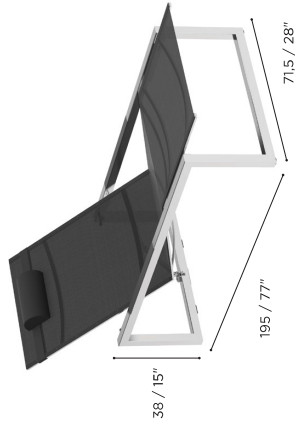

BRUSHED STAINLESS STEEL	ELECTROPOLISHED STAINLESS STEEL	COATED STAINLESS STEEL				
	SS	EP	W	PB	S	BR	A
WU	NNX 195 TWU	NNX 195 TEPWU	NNX 195 TWWU				
CAU	NNX 195 TCAU	NNX 195 TEPCAU					
PG				NNX 195 TPBPG	NNX 195 TSPG		
ZU	NNX 195 TZU	NNX 195 TEPZU					NNX 195 TAZU
GRP						NNX 195 TBRGRP	
NNX 195T ARWSET (TEAK ARMRESTS)							
CUSHIONS							
PIL NNX195T ...							
CAT. A							
CAT. B							
CAT. C