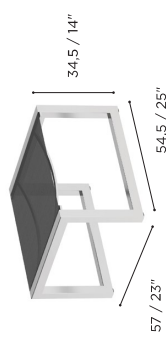

BRUSHED STAINLESS STEEL	ELECTROPOLISHED STAINLESS STEEL	COATED STAINLESS STEEL				
	SS	EP	W	PB	S	BR	A
WU	NNX F TWU	NNX F TEPWU	NNX F TWWU				
CAU	NNX F TCAU	NNX F TEPCAU					
PG				NNX F TPBPG	NNX F TSPG		
ZU	NNX F TZU	NNX F TEPZU					NNX F TAZU
GRP						NNX F TBRGRP